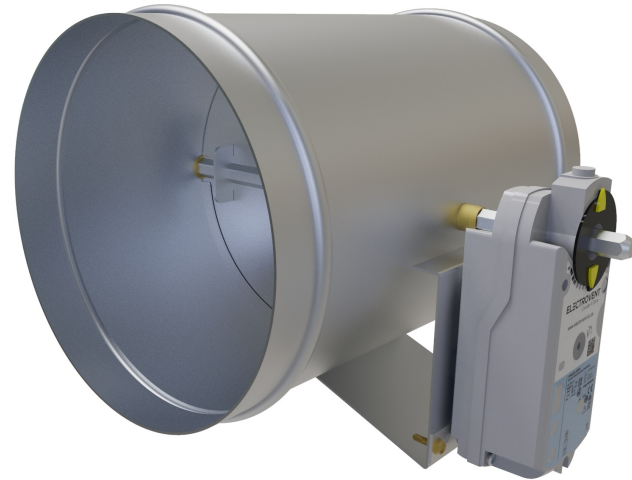

Round Smoke Damper Type ESDR

Product Features:

- Electrically Operated Only
- Actuator Normally Open OR Closed
- Side Seals with Parallel Blades
- Minimum Size Ø100mm
- Maximum Size Ø500mm
- Depths vary from 250mm to 600mm
- Extended Shaft Option
- No Flanges
- Horizontal or Vertical Installation

Ordering Code:

ESDR - () / w x h x d

ESDR
(ES)
(24V)
(220V)

- Round Smoke Damper
- Extended Shaft
- 24V Actuator (Spring Return)
- 220V Actuator (Spring Return)

Application:

- Duct Mounted
- Wall Mounted
- Smoke Extract
- Low Leakage